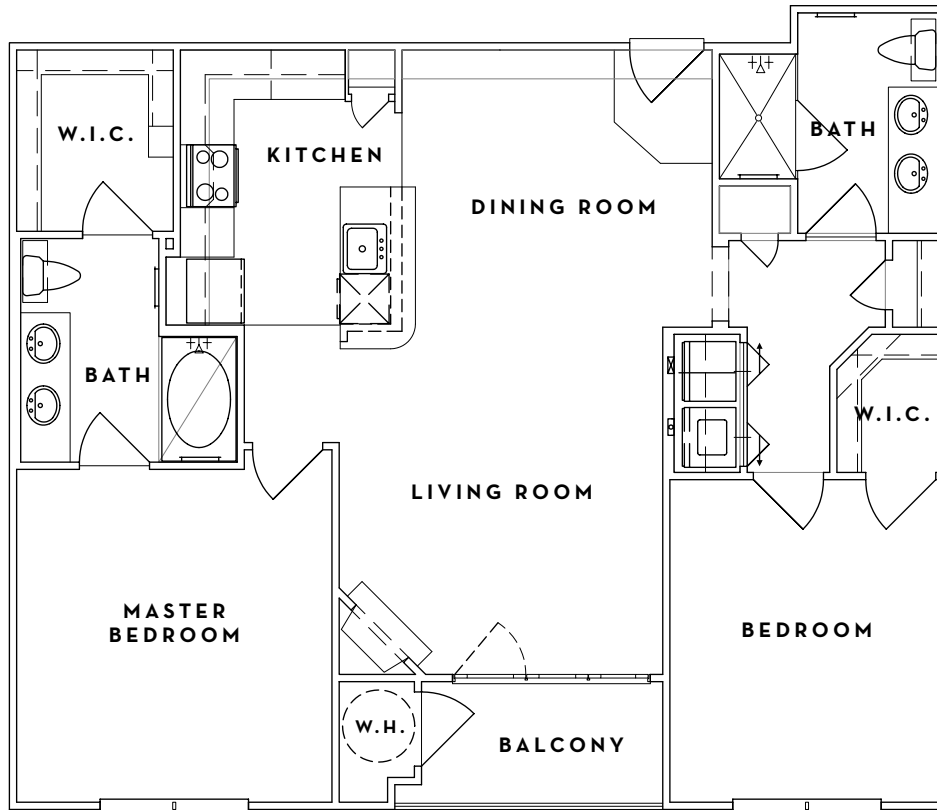

THE STYLISH VERMEER PROVIDES THE PERFECT ATMOSPHERE FOR ENTERTAINING OR RELAXING. AT 1,120 SQUARE FEET, THE VERMEER IS ROOMY YET COZY, OFFERING A TRUE DIVISION BETWEEN BEDROOMS AND LIVING AREAS.

FEATURES

- Spacious two bedroom apartment
- Master bedroom with four-piece bath and walk-in closet
- Electric fireplace
- Dining room entry
- Balcony
- In-unit washer and dryer
- Second bath with two sinks
- L-shaped kitchen with island
- Second bedroom with walk-in closet
- Ceramic tile floors in entry, kitchen, and bathrooms