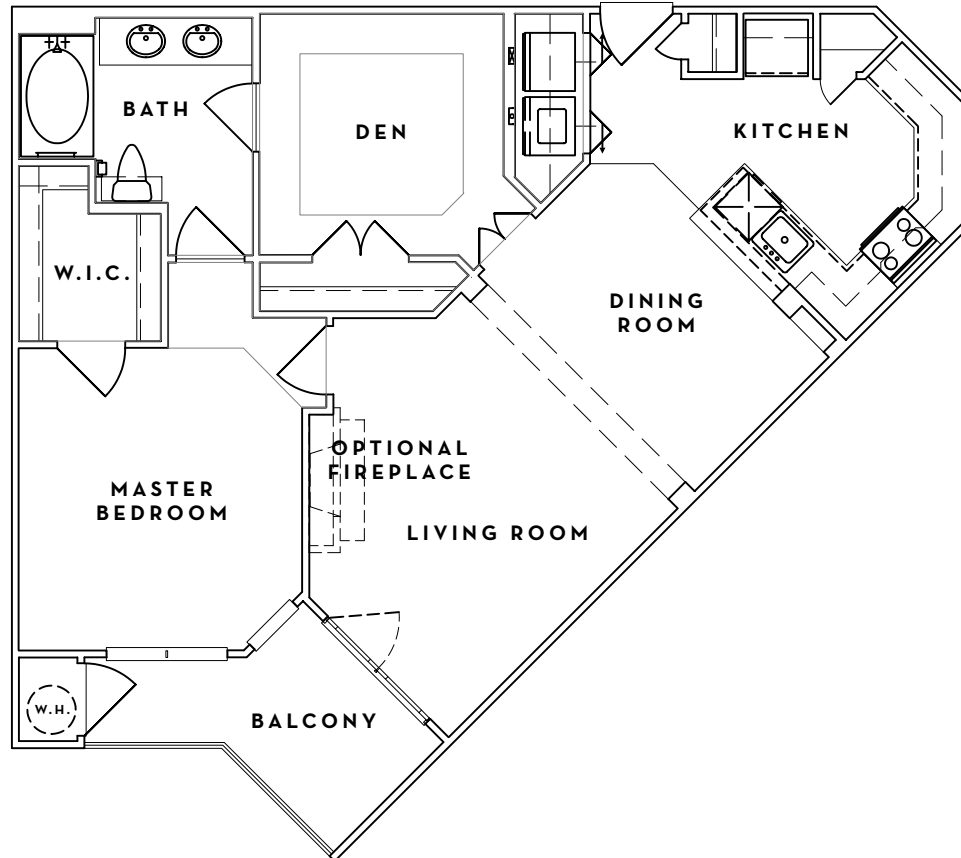

EXPERIENCE THE ALLURE OF THE ROSSETTI, THE AMAZING 909
SQUARE FOOT CORNER APARTMENT. WITH COMFORTABLY SIZED ROOMS
THAT RADIATE WITH STYLE, THE ROSSETTI DEFINES LIVABILITY.

FEATURES

- Spacious one bedroom apartment
- Extended balcony
- Den or second bedroom
- In-unit washer and dryer
- Bath with double sinks
- Oval soaking tub in the bathroom
- Spacious walk-in closet
- Kitchen with breakfast bar
- Ceramic tile floors in entry, kitchen, and bathroom

AVAILABLE IN SELECT UNITS

- Electric fireplace
-