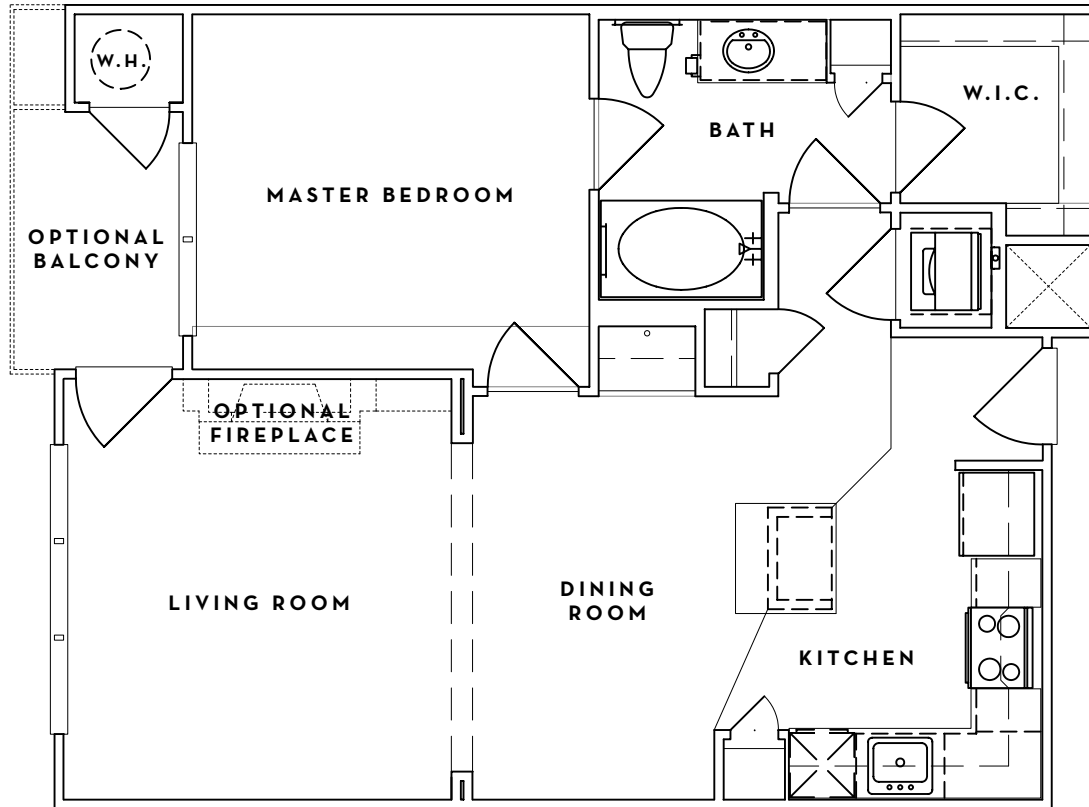

THE CONTEMPORARY MONET FLOORPLAN OFFERS A FRESH APPROACH TO THE ONE BEDROOM APARTMENT. APPRECIATE THE UPGRADED FINISHES AND BEAUTIFUL ARCHITECTURE OFFERED IN FLATS RANGING FROM 735 TO 780 SQUARE FEET.

#### FEATURES

- Spacious one bedroom apartment
- L-shaped kitchen with center island
- Separate dining and living room
- Display shelves in dining room
- In-unit washer/dryer
- Ceramic tile floors in entry, kitchen, and bathroom

#### AVAILABLE IN SELECT UNITS

- Bedroom overlooks balcony
  - Electric fireplace
-