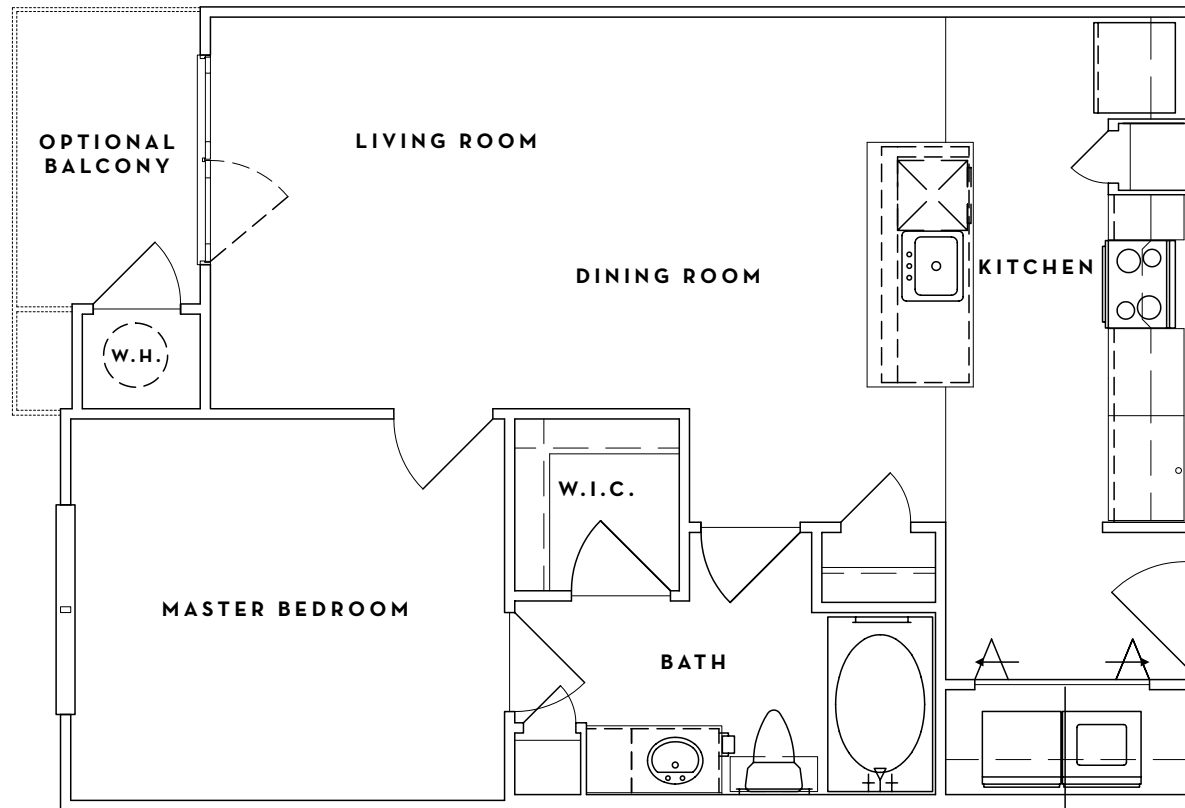

ENJOY THE MODERN STYLE OF THE MATISSE. FROM 702 TO 791 SQUARE FEET, THIS APARTMENT OFFERS A BLEND OF PRIVACY AND SPACE WITHOUT SACRIFICING GREAT TASTE.

---

#### FEATURES

- Spacious one bedroom apartment
- Oval soaking tub in the bathroom
- Spacious kitchen with island
- Walk-in closet
- In-unit washer/dryer
- Ceramic tile floors in entry, kitchen, and bathroom

#### AVAILABLE IN SELECT UNITS

- Balcony located off the living room
  - Handicap adaptable
-