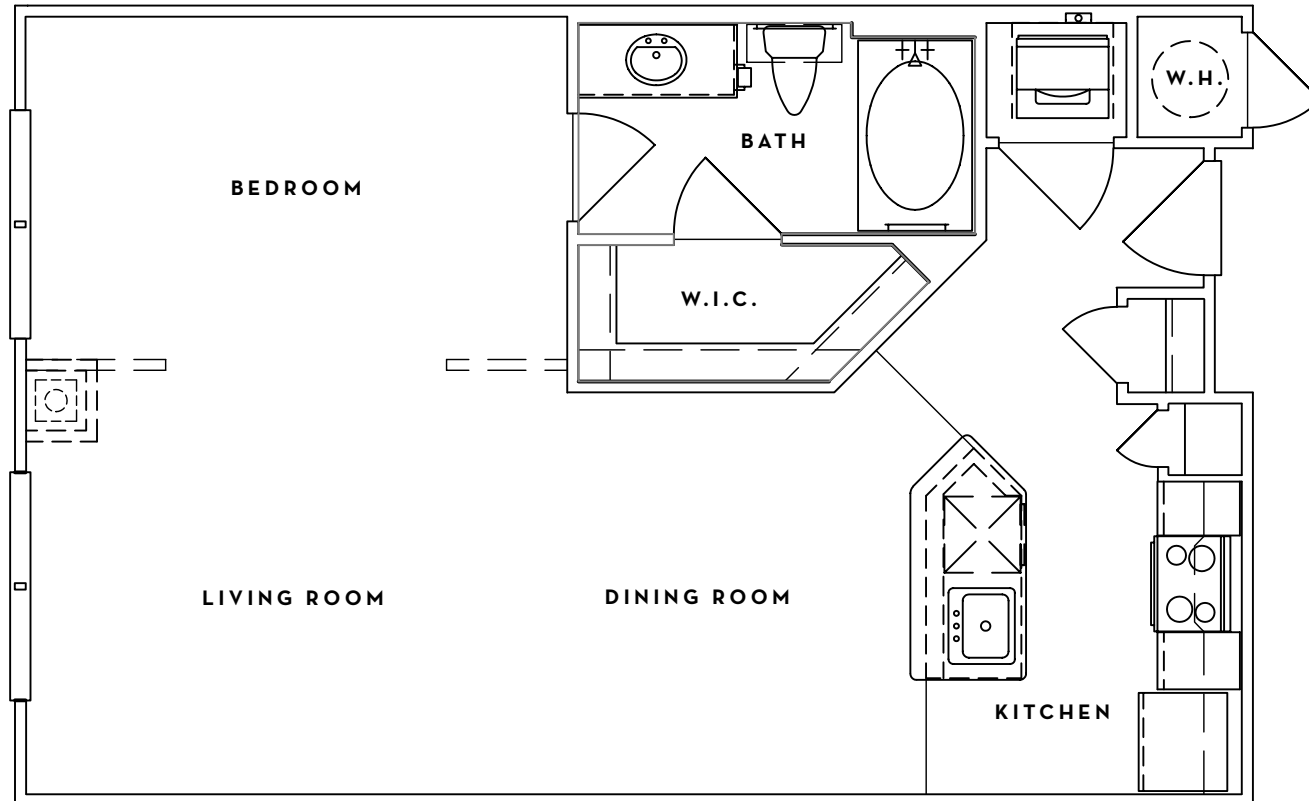

THE CASSATT IS SIMPLISTIC LIVING AT ITS BEST. ENJOY THE CLASSIC FEEL OF A STUDIO IN LOVELAND'S PREMIER APARTMENT COMMUNITY. AT 665 SQUARE FEET, THE CASSATT FEATURES A FREE-FLOWING DESIGN WITH ALL THE NECESSITIES OF HOME.

FEATURES

- Spacious studio apartment
 - Oval soaking tub in the bathroom
 - Spacious kitchen with island
 - In-unit washer/dryer
 - Spacious walk-in closet
 - Ceramic tile floors in entry, kitchen, and bathroom
-