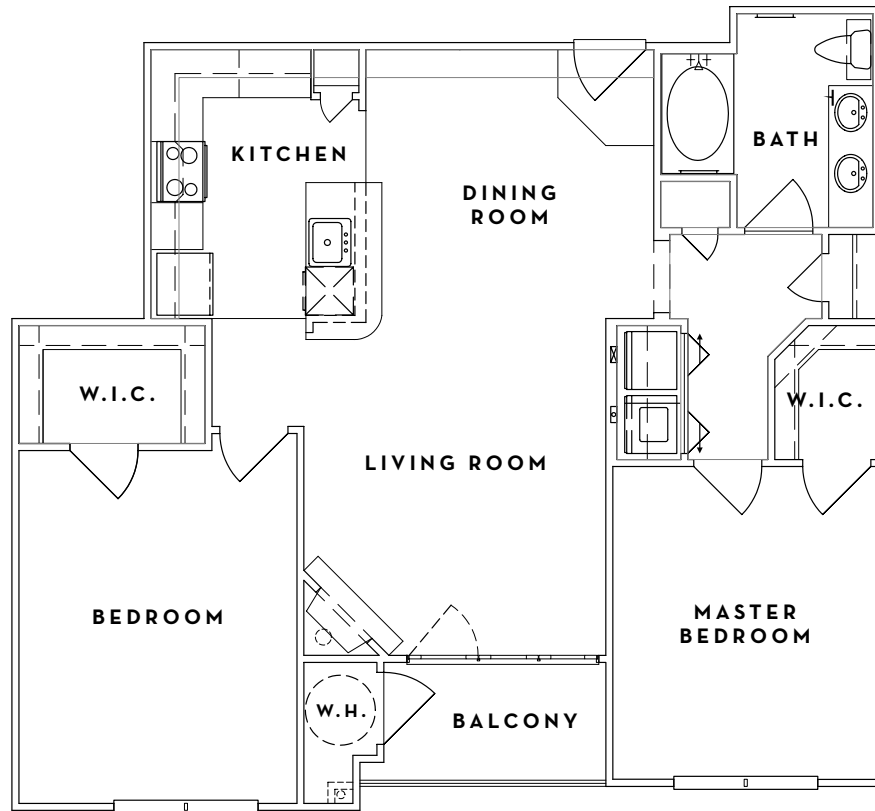

DELIGHT IN THE AIRY FEEL OF THE BELLINI. ENTER THIS CLASSY 1,020 SQUARE FOOT APARTMENT THROUGH THE SPACIOUS DINING ROOM, AND ENJOY BOUNDLESS OPPORTUNITIES THAT REFLECT YOUR PERSONAL STYLE.

FEATURES

- Spacious two bedroom apartment
 - L-shaped kitchen with island
 - Electric fireplace
 - In-unit washer and dryer
 - Two bedrooms with walk-in closets
 - Bath with two sinks and oval soaking tub
 - Balcony off of living room
 - Ceramic tile floors in entry, kitchen, and bathroom
-